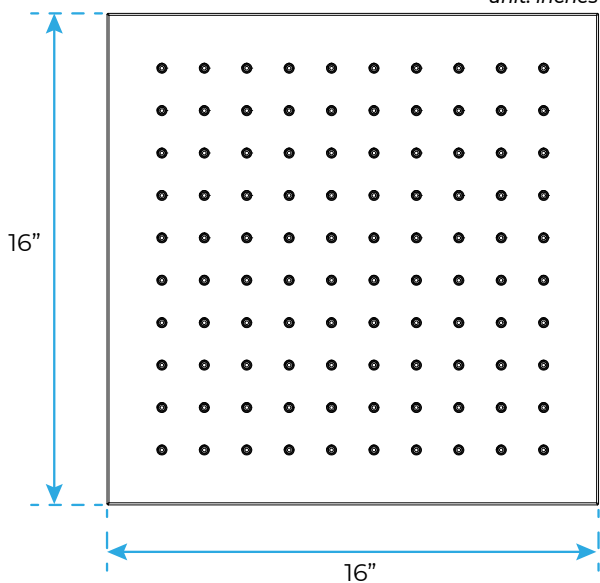

16" NICKEL BRUSHED RAINFALL SHOWER HEAD ULTRA-THIN SQUARE SHOWER HEAD SPECIFICATIONS

Shower Head

unit: inches

Shape: Square
 Support Type: Fixed Support Type
 Feature: Rainfall Shower
 Material: Brass
 Finish: Brushed Nickel
 Installation: Wall Mount
 Showerhead Flow Rate: 2.5 GPM
 Style: Contemporary
 Size: 16" (40cm)